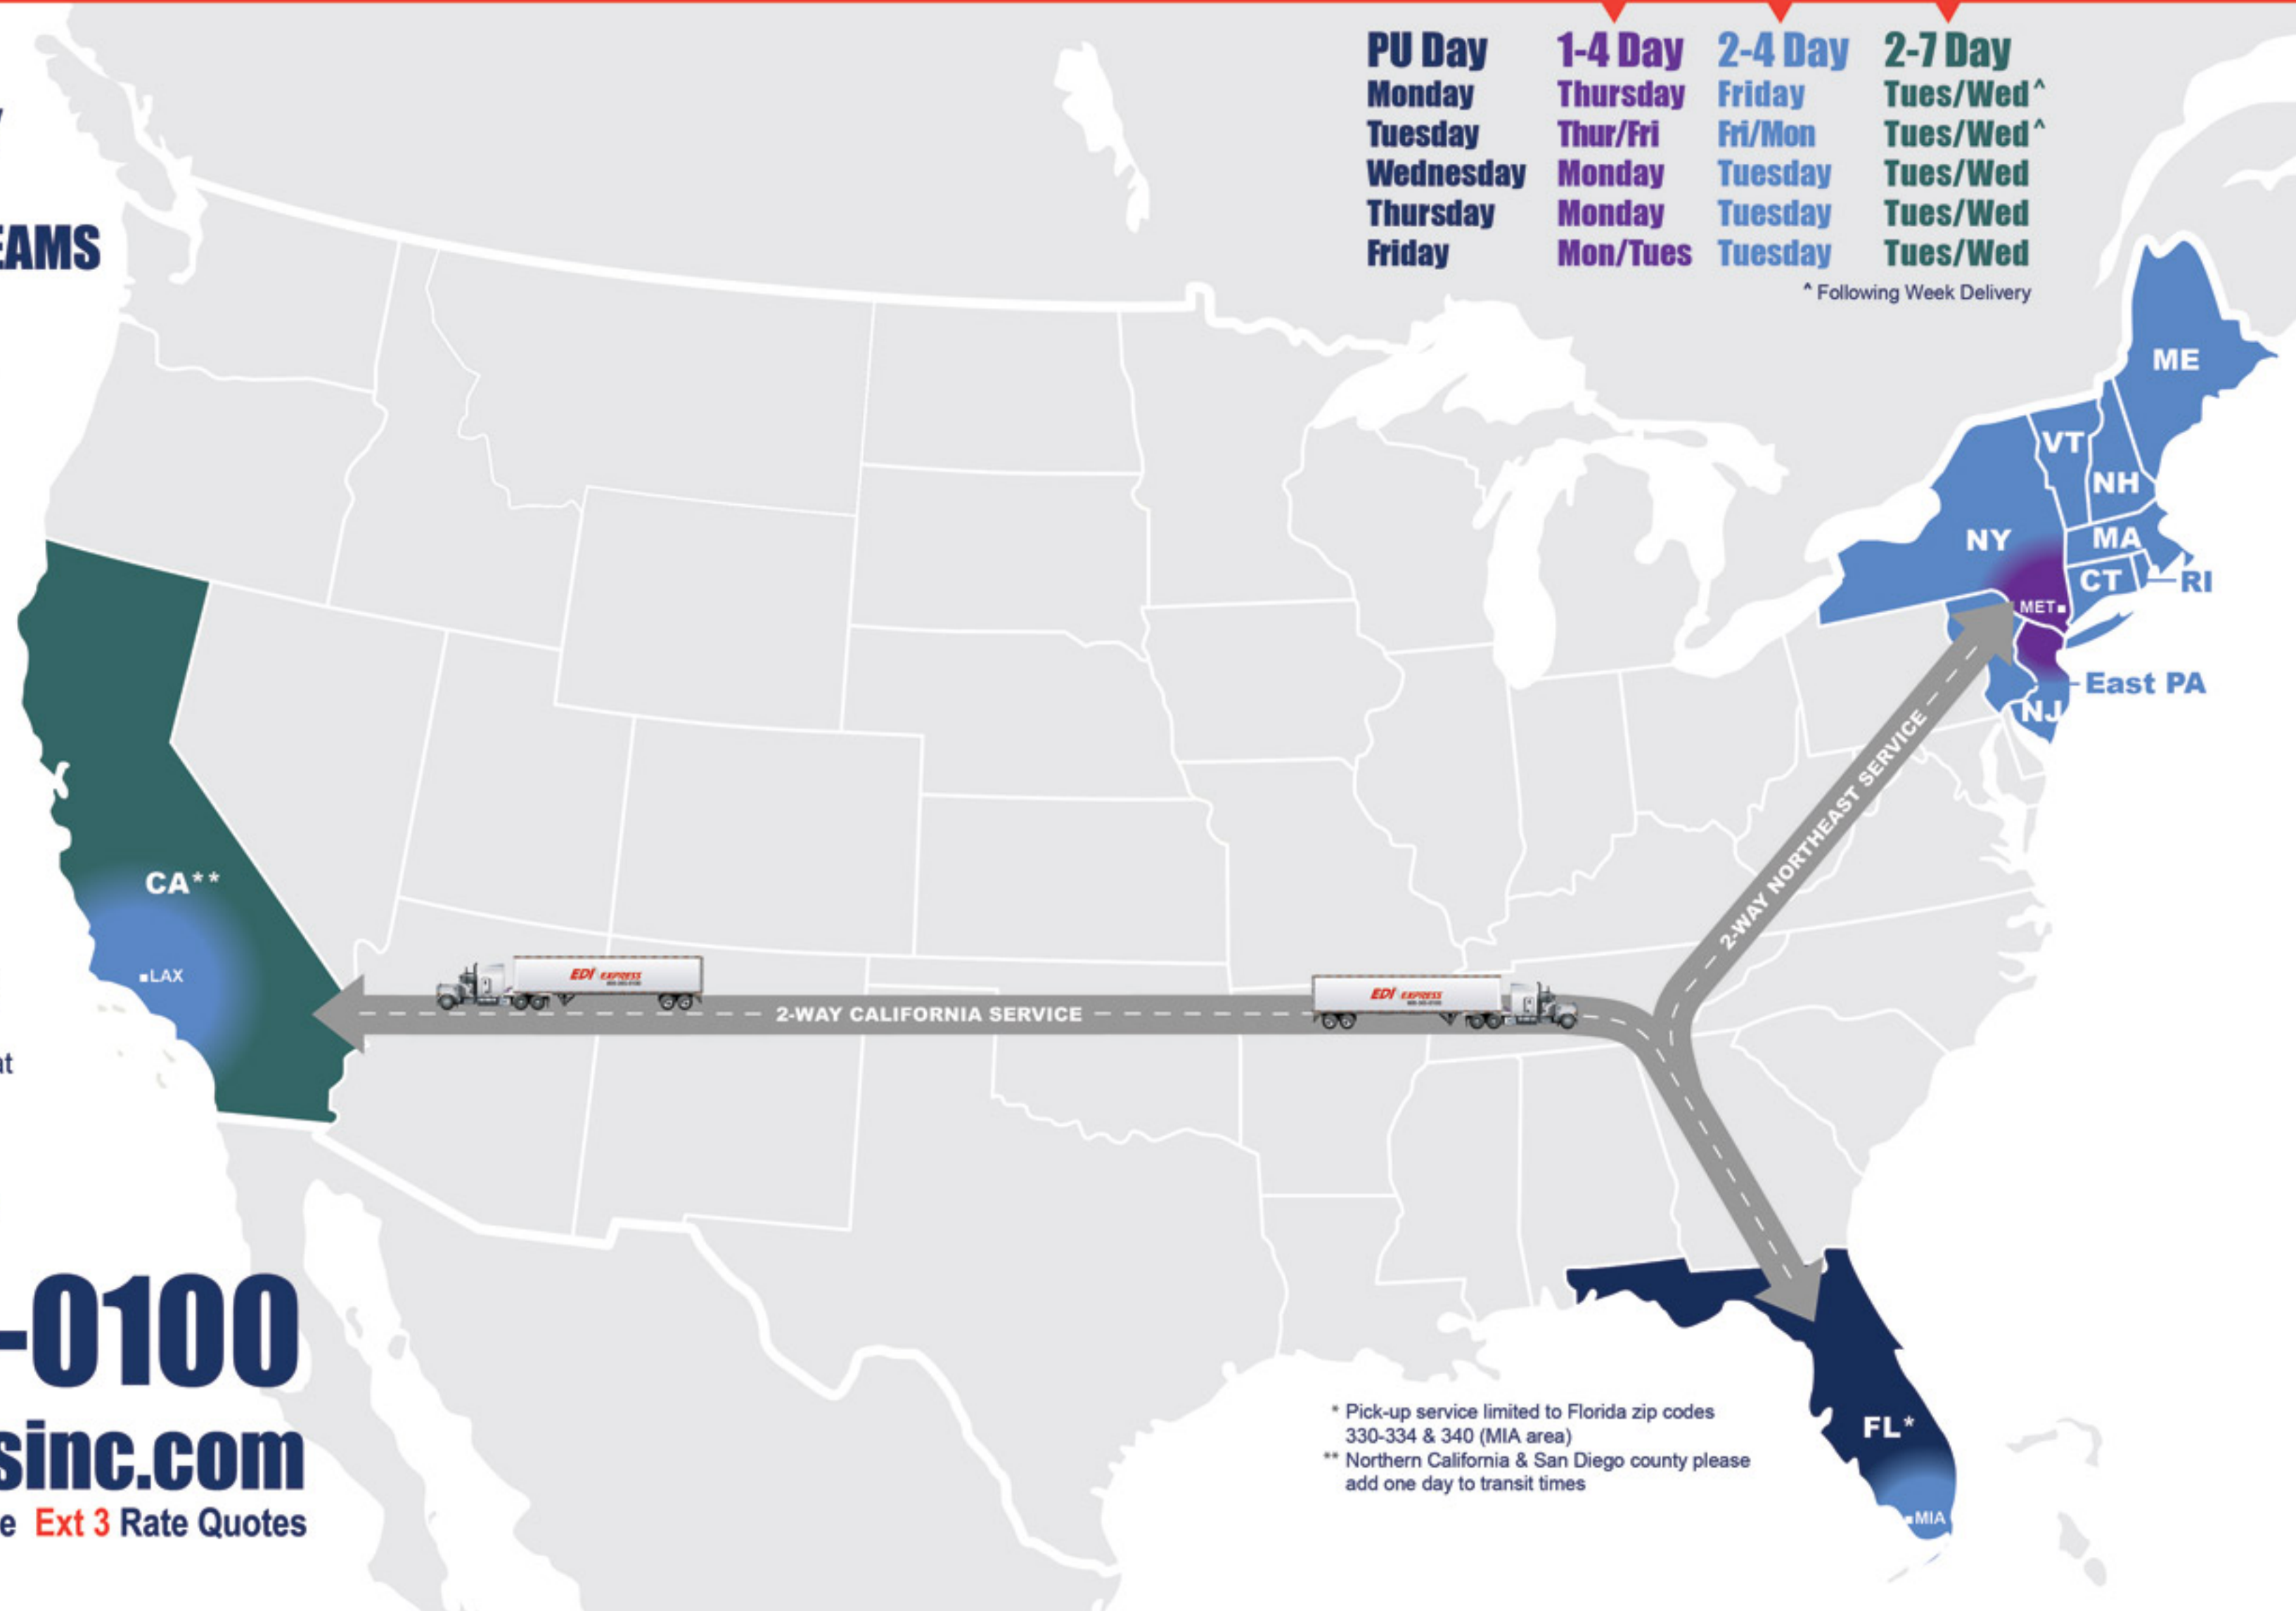

Transit times are for metro areas. Outlying points may require additional time to deliver

(800) 365-0100

www.ediexpressinc.com

Ext 1 Pickups Ext 2 Customer Service Ext 3 Rate Quotes

PU Day	1-4 Day	2-4 Day	2-7 Day
Monday	Thursday	Friday	Tues/Wed [^]
Tuesday	Thur/Fri	Fri/Mon	Tues/Wed [^]
Wednesday	Monday	Tuesday	Tues/Wed
Thursday	Monday	Tuesday	Tues/Wed
Friday	Mon/Tues	Tuesday	Tues/Wed

[^] Following Week Delivery

* Pick-up service limited to Florida zip codes 330-334 & 340 (MIA area)
 ** Northern California & San Diego county please add one day to transit times